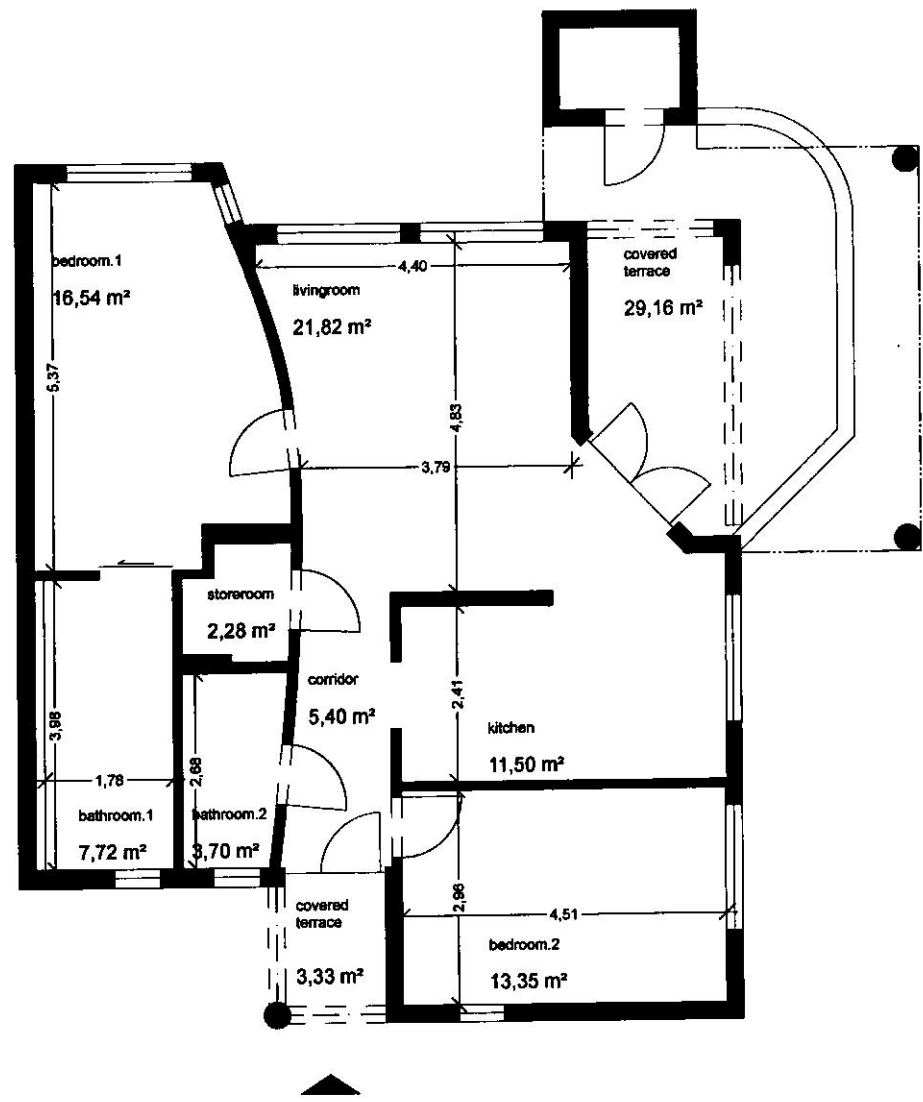

SONNLEITEN FARM RESIDENCE

ANNEXURE 1  
UNIT.117

floor area M 1.100

exclusive use area M 1.500

floor area	115 m <sup>2</sup>
exclusive use area	81 m <sup>2</sup>